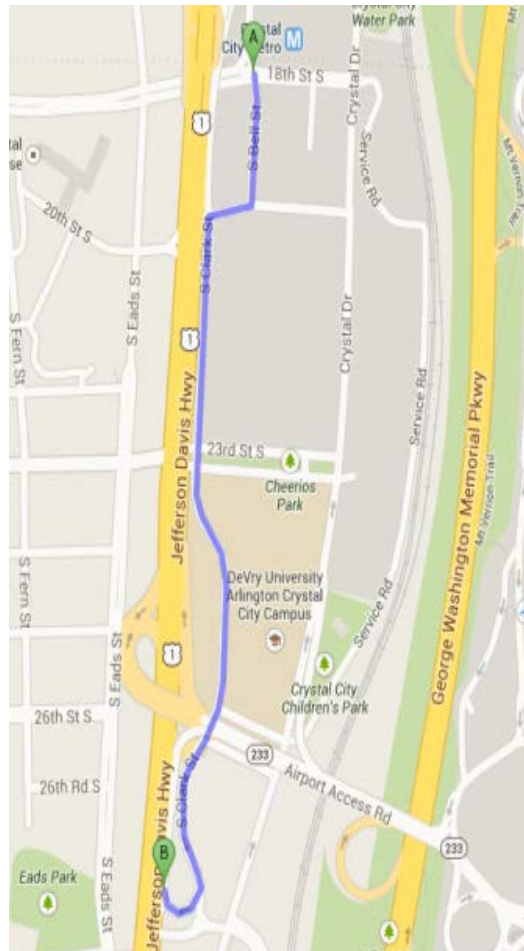

Logistics Contact

Christina DeSimone
State HIE Technical Assistance Team
(571) 214-2543
cdesimone@deloitte.com

Cannon Leavelle
State HIE Program
(202) 309-0883
cannon.leavelle@hhs.gov

Transportation

The Hyatt Regency Crystal City is conveniently located near the [Crystal City Metro Station](#), serviced by the Blue and Yellow Lines. Washington National Airport (DCA) is only one Metro stop away, also serviced by the Blue and Yellow lines. Please find a map below, or access walking directions [here](#).

**Directions to the hotel
from the Crystal City
Metro**

A Crystal City Metro Station
1750 S Bell St, Arlington, VA 22202

- | | |
|--|---------------------------|
| 1. Head south on S Bell St toward 18th St S
About 2 mins | go 0.1 mi
total 0.1 mi |
| 2. Turn right onto 20th St S
About 51 secs | go 223 ft
total 0.1 mi |
| 3. Turn left onto S Clark St
About 10 mins | go 0.5 mi
total 0.7 mi |
| 4. Slight right
<i>Destination will be on the left</i>
About 1 min | go 295 ft
total 0.7 mi |